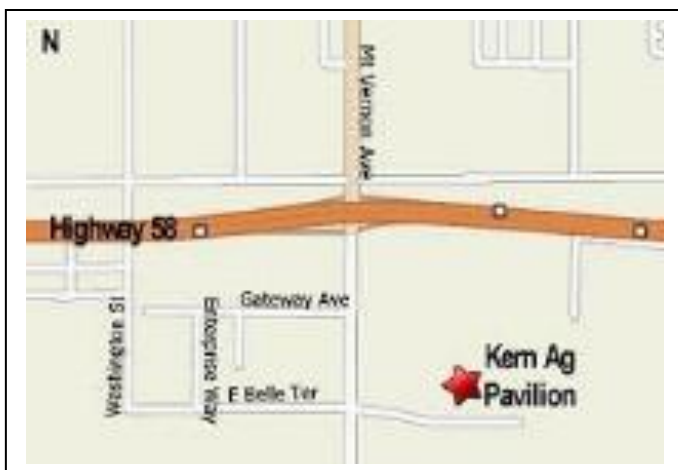

KERN AGRICUTURAL PAVILION

Kern Ag Pavilion will be the site of the 2018 Beef Ambassador contest. This facility is located just behind the Kern County Farm Bureau office. This location is just a quick five minute drive from your hotel. Please be on time for the contest. We hope you enjoy this experience and walk away with a deep understanding of the Beef Industry and the role you, as a Beef Ambassador, can play in this developing and vital industry.